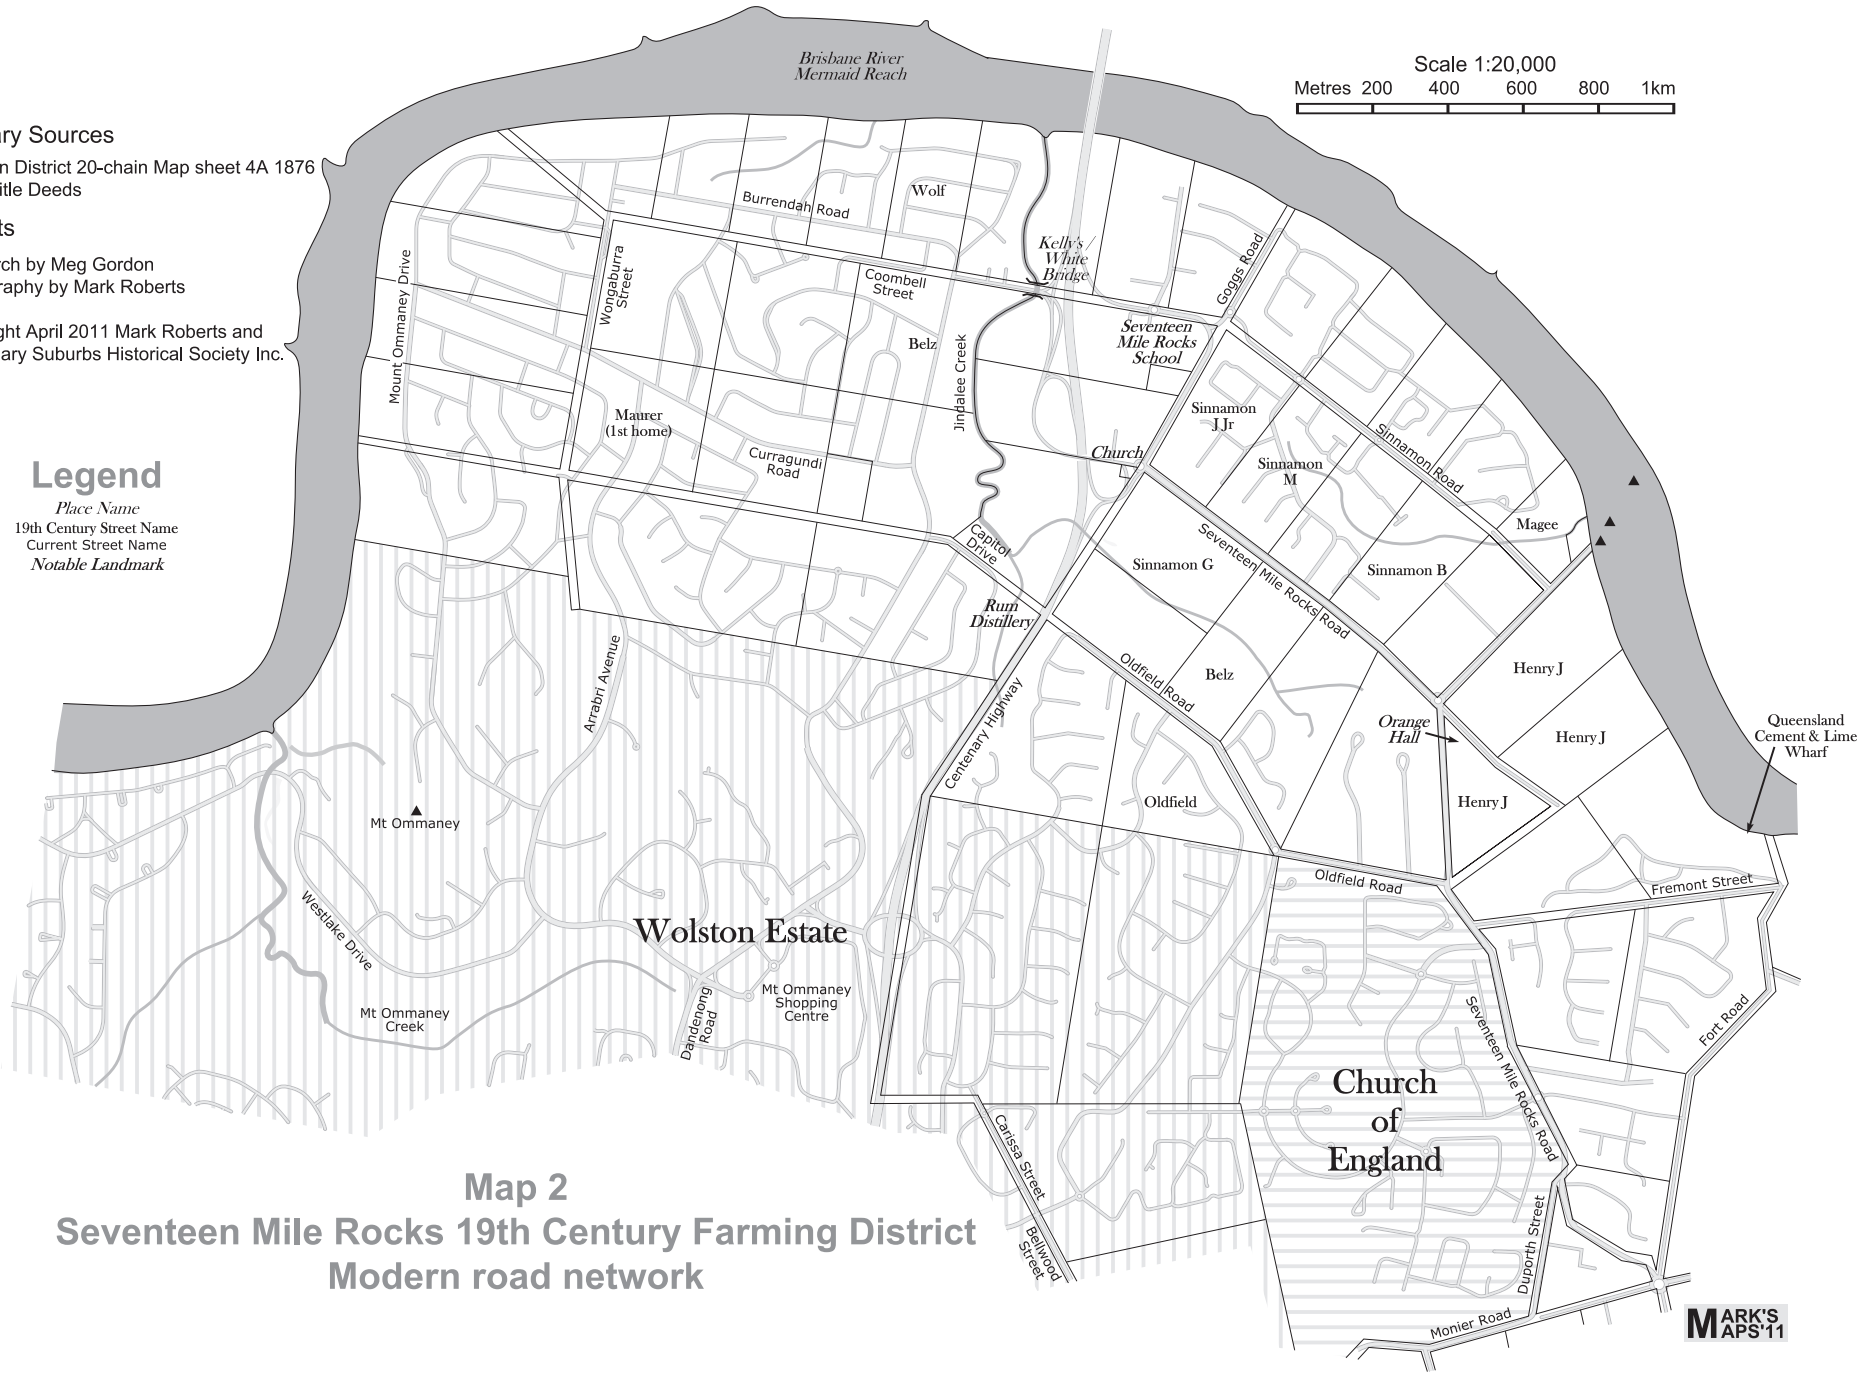

Brisbane River
Mermaid Reach

Primary Sources

Moreton District 20-chain Map sheet 4A 1876
Land Title Deeds

Credits

Research by Meg Gordon
Cartography by Mark Roberts

Copyright April 2011 Mark Roberts and
Centenary Suburbs Historical Society Inc.

Legend

Place Name
19th Century Street Name
Current Street Name
Notable Landmark

Map 2

Seventeen Mile Rocks 19th Century Farming District Modern road network